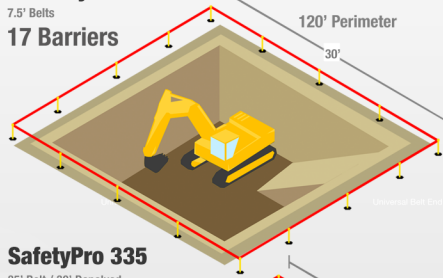

Industry Standard 7.5' Belts 17 Barriers