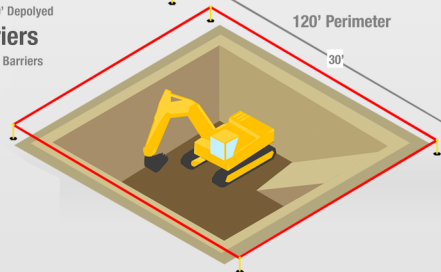

SafetyPro 335 35' Belt / 30' Deployed 4 Barriers 75% Fewer Barriers

Slow Retract
belt brake