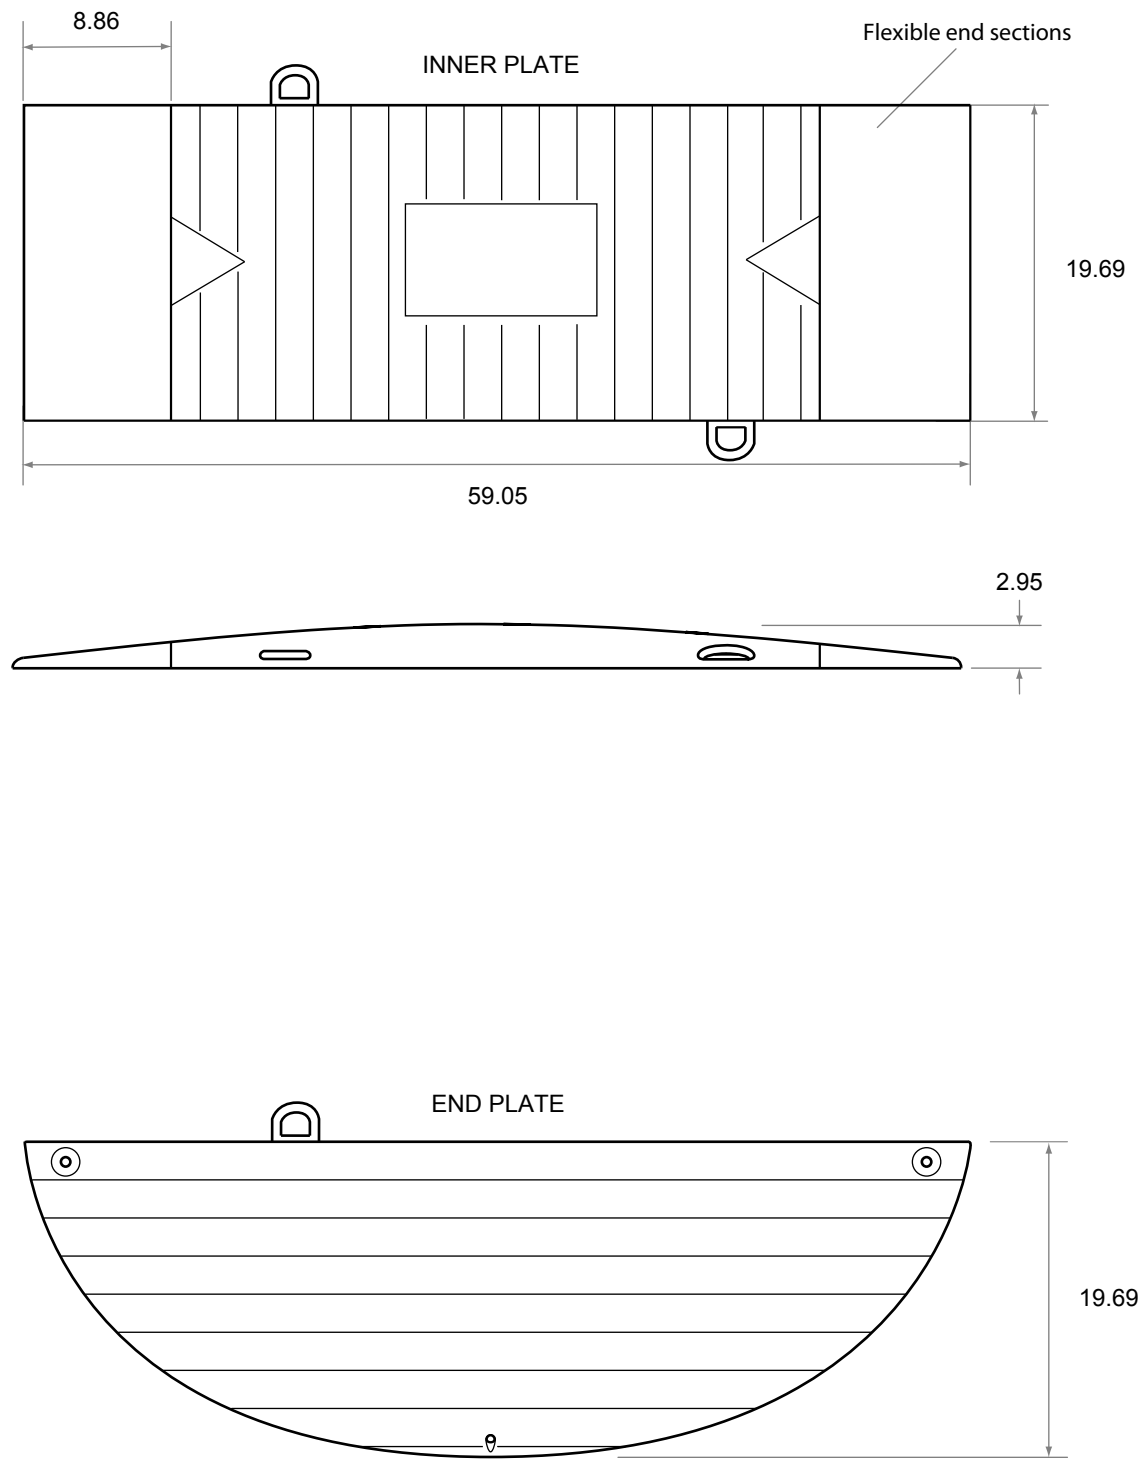

# ROAD PLATE SYSTEM

IN USE ON TRENCH SHOWING TRENCHPIN SYSTEM

UNDERSIDE VIEW SHOWING TRENCHPIN SYSTEM

BARRIER WAREHOUSE, LLC.

1212 S NAPER BLVD., SUITE 119-110, NAPERVILLE, IL 60540  
UNITED STATES