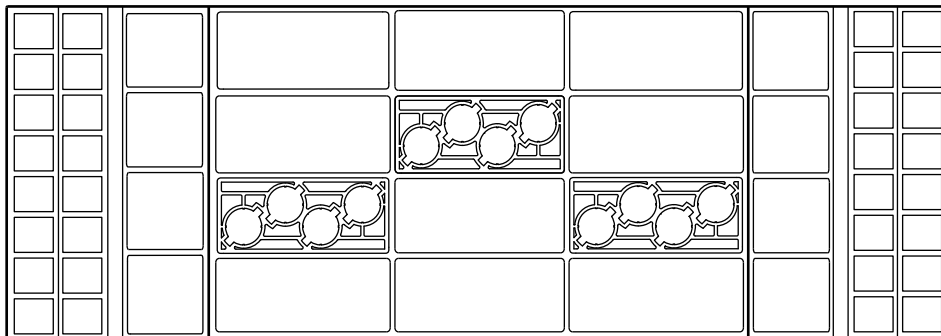

# ROAD PLATE SYSTEM

IN USE ON TRENCH SHOWING TRENCHPIN SYSTEM

UNDERSIDE VIEW SHOWING TRENCHPIN SYSTEM

BARRIER WAREHOUSE, LLC.

1212 S NAPER BLVD., SUITE 119-110, NAPERVILLE, IL 60540  
UNITED STATES