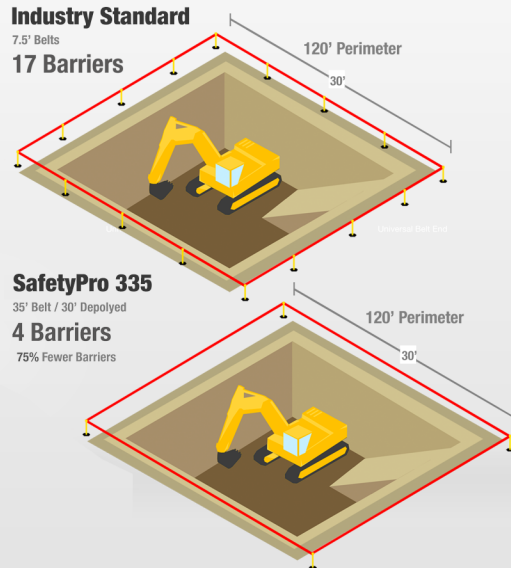

SafetyPro 335

Maximum Length

Designed for creating long straight barriers or large cordons the 335 model's 35' belt requires just a quarter the number of barriers needed with the industry standard 7.5' belt. Fewer posts means lower purchase cost, faster set up times and requires less space for transport and storage. SafetyPro 335 is fully outdoors capable and features our rugged cast iron base, fitted with a full circumference floor protector.

Height	Weight	Post Diameter	Base Diameter	Belt Width	Belt Length
40"	25 lb	3"	19"	2"	35'

Weatherized Cast Iron Base

Slow Retract belt brake

Belt Lock

4 Way Connectivity

Universal Belt End Connects to all Major Brands